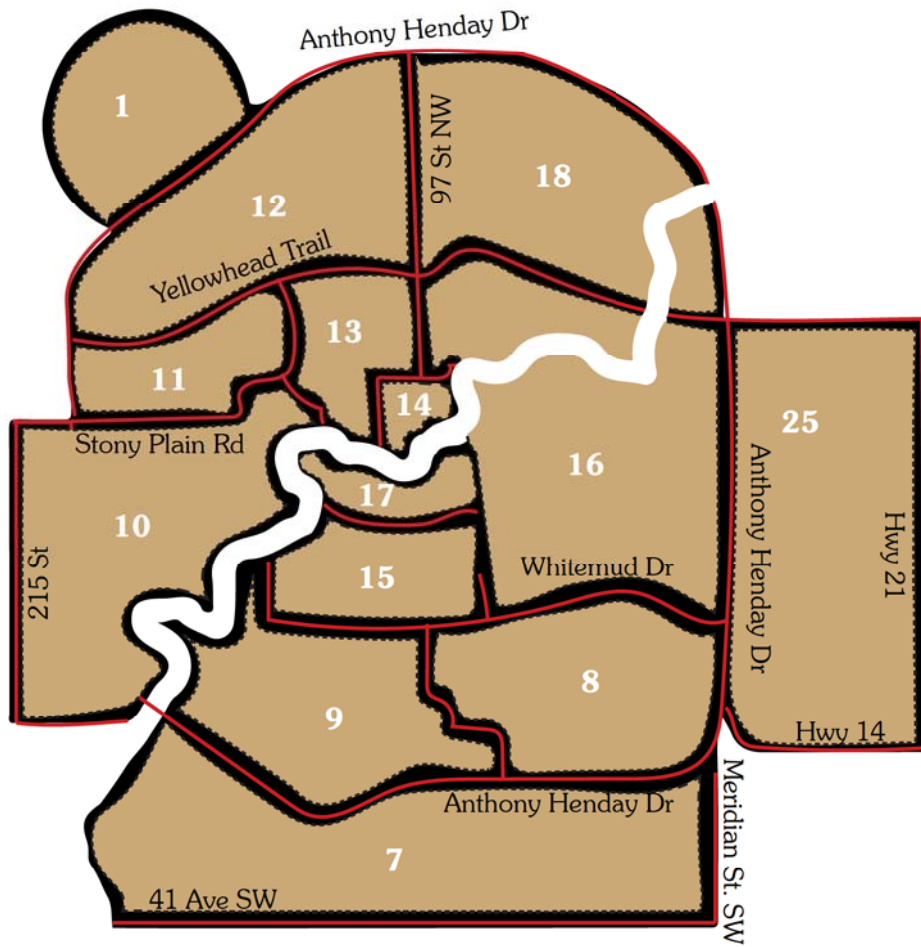

Coffee News®

"News to enjoy over coffee"

Edmonton & Area

- Zone 1: St. Albert
- Zone 7: Ellerslie
- Zone 8: Southeast Edmonton
- Zone 9: South Edmonton
- Zone 10: Southwest Edmonton
- Zone 11: West Edmonton
- Zone 12: Northwest Edmonton
- Zone 13: Central Edmonton
- Zone 14: Downtown Edmonton
- Zone 15: South Central Edmonton
- Zone 16: East Edmonton
- Zone 17: U of A/Whyte Ave.
- Zone 18: North Central Edmonton
- Zone 25: Sherwood Park

Each zone (represented by a different number) represents an independent edition. Rates are based on ONE edition.

Call to Book Today!