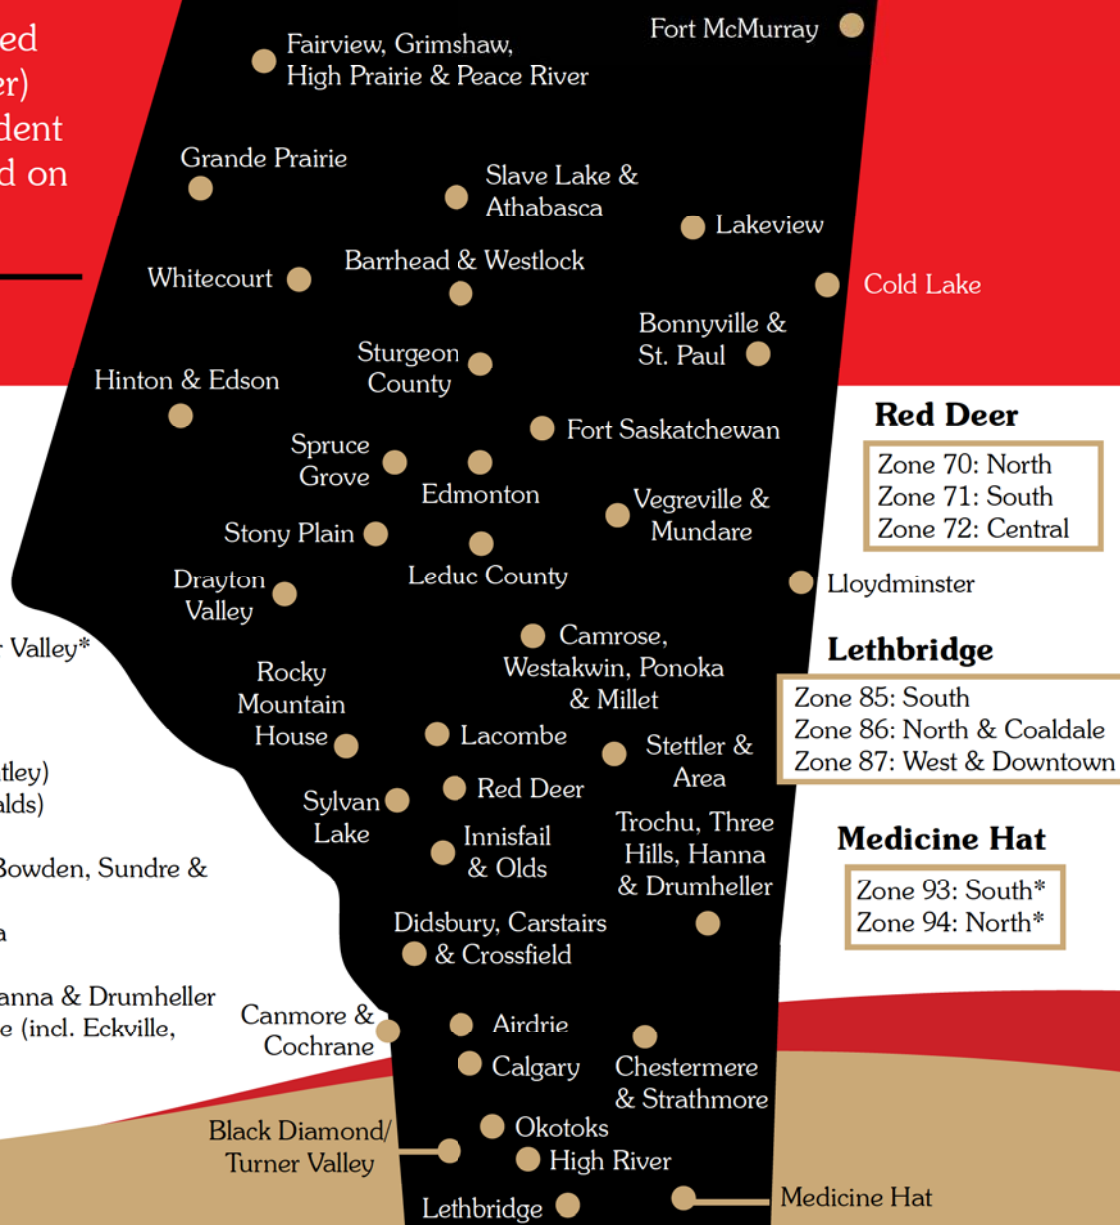

Zone 29: Barrhead & Westlock

Zone 31: Hinton & Edson

Zone 33: Grande Prairie

Zone 34: Fairview, Grimshaw, High Prairie & Peace River

Zone 35: Slave Lake & Athabasca

Zone 36: Lloydminster

Zone 46: Canmore & Cochrane

Zone 47: Chestermere & Strathmore

Zone 48: Didsbury, Carstairs & Crossfield

Zone 49: Airdrie

Zone 67: Okotoks

Zone 68: High River

Zone 69: Black Diamond/Turner Valley*

Zone 74: Sylvan Lake (incl. Bentley)

Zone 75: Lacombe (incl. Blackfalds)

Zone 77: Stettler & Area

Zone 78: Innisfail & Olds (incl. Bowden, Sundre & Spruceview)

Zone 79: Lac La Biche and Area

Zone 81: Fort McMurray*

Zone 95: Trochu, Three Hills, Hanna & Drumheller

Zone 98: Rocky Mountain House (incl. Eckville, Leslieville & Caroline)

Red Deer

- Zone 70: North
- Zone 71: South
- Zone 72: Central

Lethbridge

- Zone 85: South
- Zone 86: North & Coaldale
- Zone 87: West & Downtown

Medicine Hat

- Zone 93: South*
- Zone 94: North*

Call to Book Today!