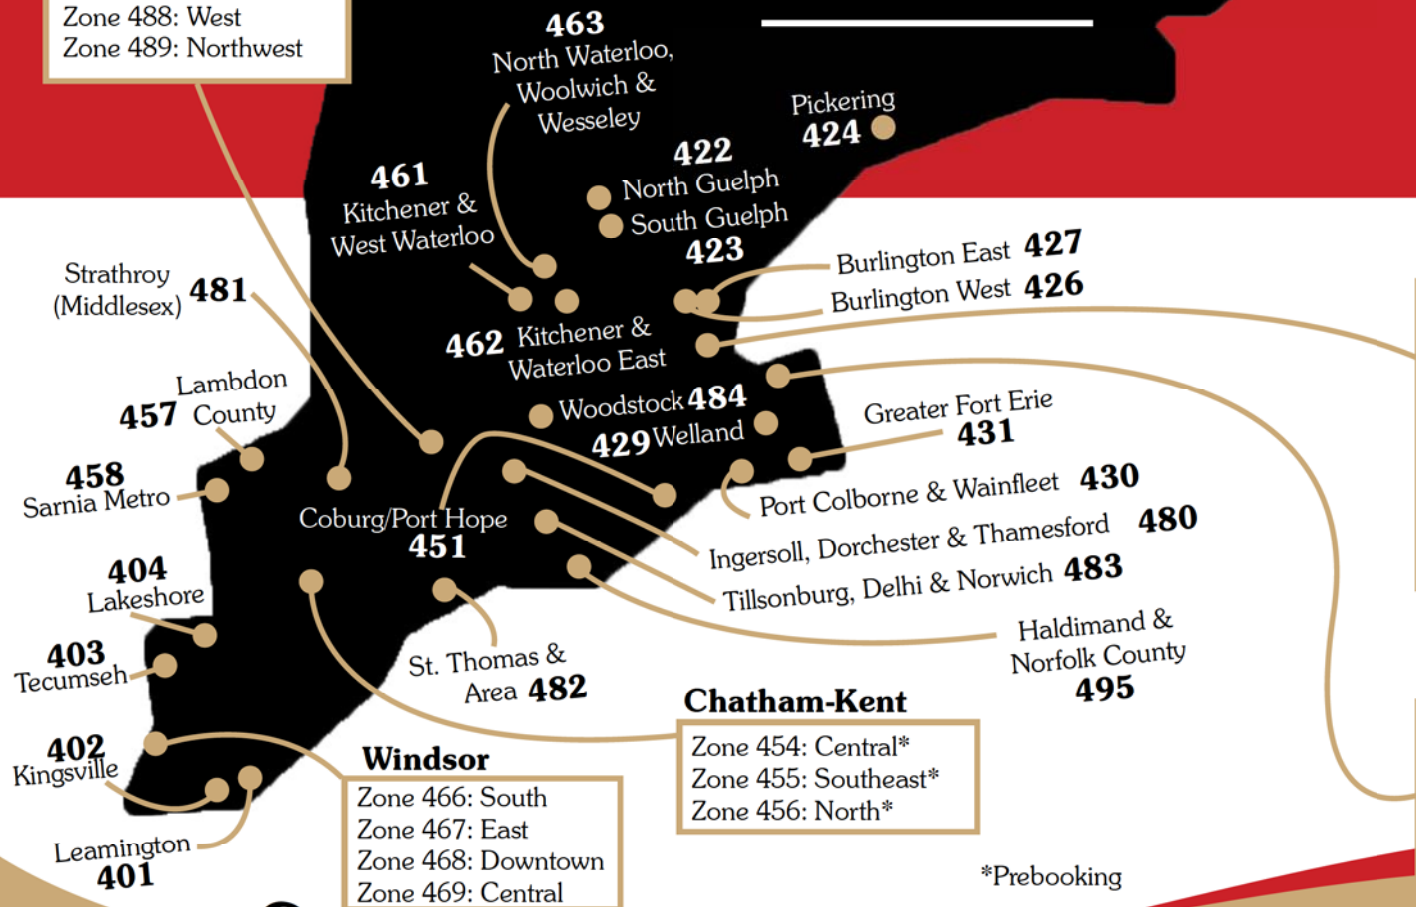

Coffee News®

"News to enjoy over coffee"

Each zone (represented by a different number) represents an independent edition. Rates are based on ONE edition.

Available Editions Southern Ontario

London

- Zone 485: Northeast
- Zone 486: South
- Zone 487: Downtown
- Zone 488: West
- Zone 489: Northwest

Hamilton

- Zone 412: Dundas
- Zone 413: Flamborough/Waterdown
- Zone 414: Hamilton (Ancaster)
- Zone 415: Hamilton (Westdale)
- Zone 418: Hamilton (Centennial/Binbrook)
- Zone 419: Hamilton (Lower Stoney Creek)
- Zone 420: Hamilton (Downtown)
- Zone 421: Hamilton (East)
- Zone 428: Hamilton (West)

St. Catharines

- Zone 441: Northeast St. Catharines
- Zone 442: Northwest St. Catharines
- Zone 443: South St. Catharines
- Zone 444: Thorold
- Zone 432: Niagara-on-the-Lake

Chatham-Kent

- Zone 454: Central*
- Zone 455: Southeast*
- Zone 456: North*

Windsor

- Zone 466: South
- Zone 467: East
- Zone 468: Downtown
- Zone 469: Central

*Prebooking

Call to Book Today!