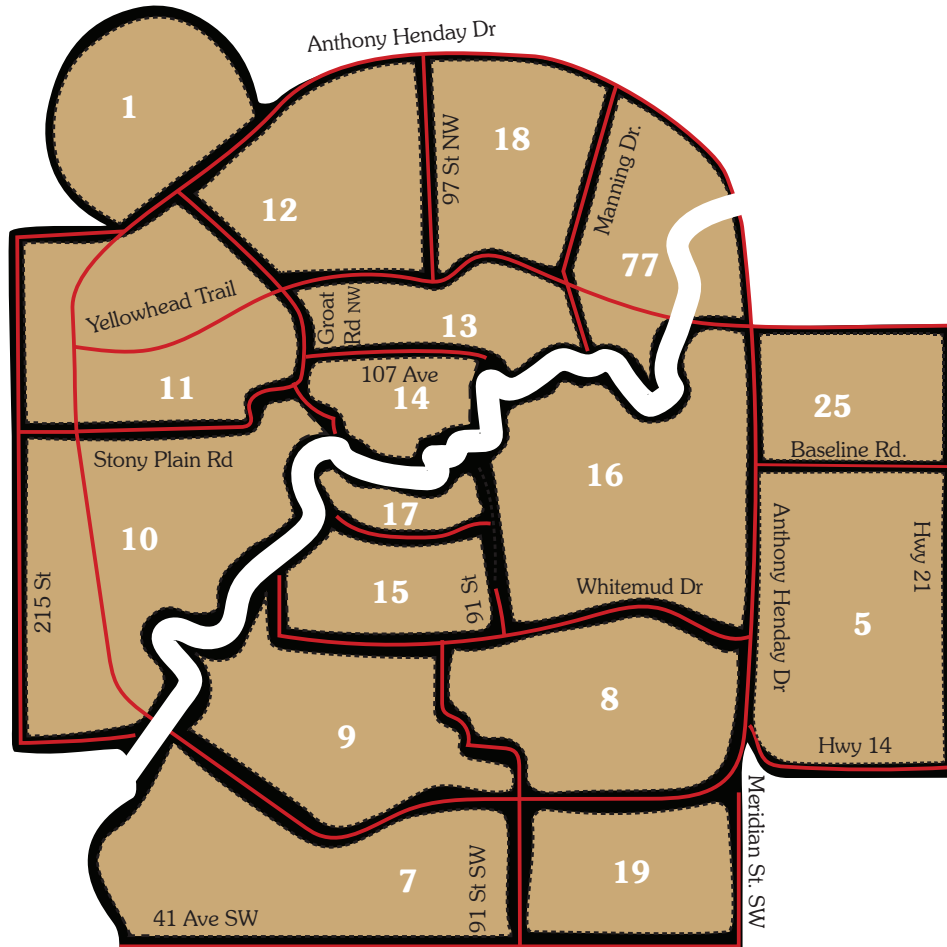

Coffee News®

"News to enjoy over coffee"

Edmonton & Area

- Zone 1: St. Albert
- Zone 5: Sherwood Park South
- Zone 7: West Ellerslie
- Zone 8: Southeast Edmonton
- Zone 9: South Edmonton
- Zone 10: Southwest Edmonton
- Zone 11: West Edmonton
- Zone 12: Northwest Edmonton
- Zone 13: Central Edmonton
- Zone 14: Downtown Edmonton
- Zone 15: South Central Edmonton
- Zone 16: East Edmonton
- Zone 17: U of A/Whyte Ave.
- Zone 18: North Central Edmonton
- Zone 19: East Ellerslie*
- Zone 25: Sherwood Park North
- Zone 77: Northeast Edmonton

*Prebooking

Each zone (represented by a different number) represents an independent edition. Rates are based on ONE edition.

Maps are not to scale.

Call to Book Today!