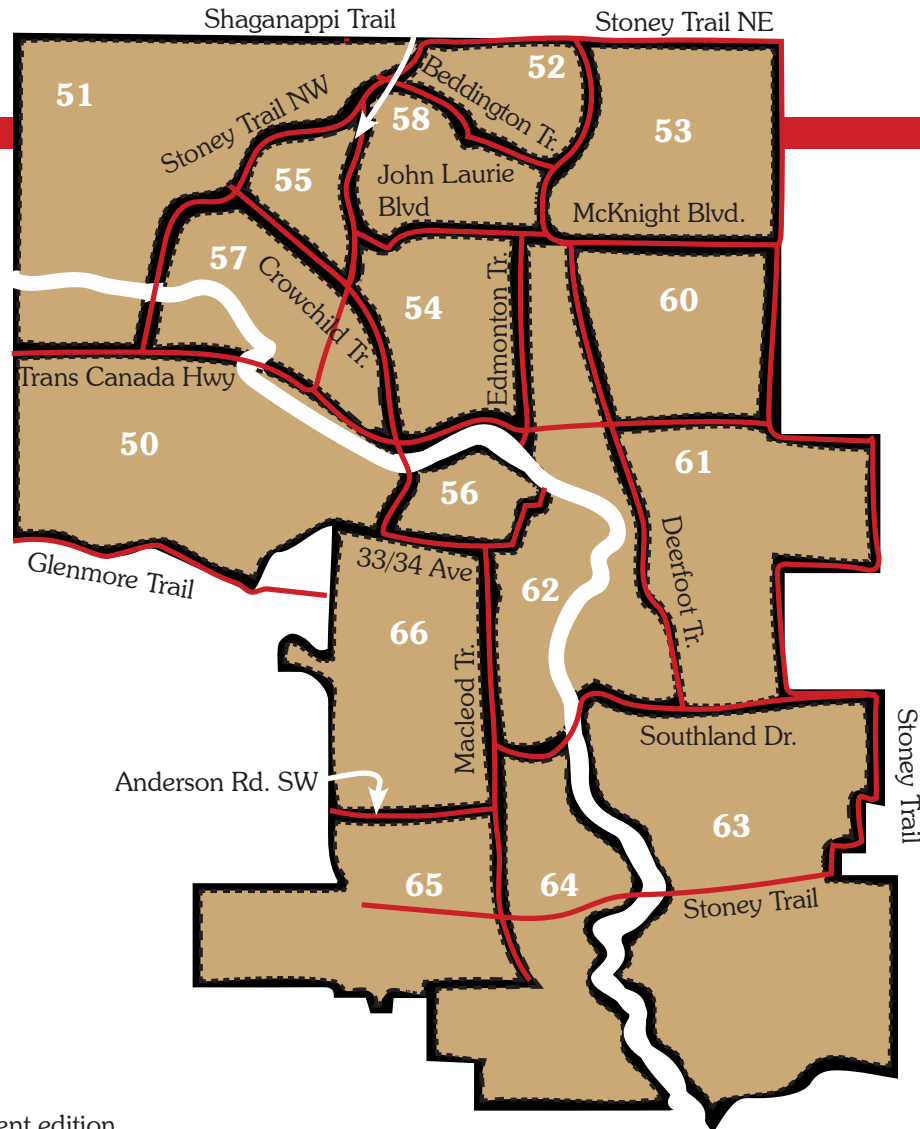

# Alberta

## Calgary

- Zone 50: Southwest Calgary
- Zone 51: Northwest Calgary
- Zone 52: North Calgary
- Zone 53: Northeast Calgary
- Zone 54: Kensington/University
- Zone 55: Westcentral Calgary
- Zone 56: 17th Ave/Marda Loop
- Zone 57: West Calgary
- Zone 58: Northcentral Calgary
- Zone 60: Sunridge
- Zone 61: East Memorial
- Zone 62: Heritage
- Zone 63: Southbend
- Zone 64: Southcentre
- Zone 65: Shawnessy/Fish Creek
- Zone 66: Chinook

Each zone (represented by a different number) represents an independent edition.  
Rates are based on ONE edition.  
Maps are not to scale.