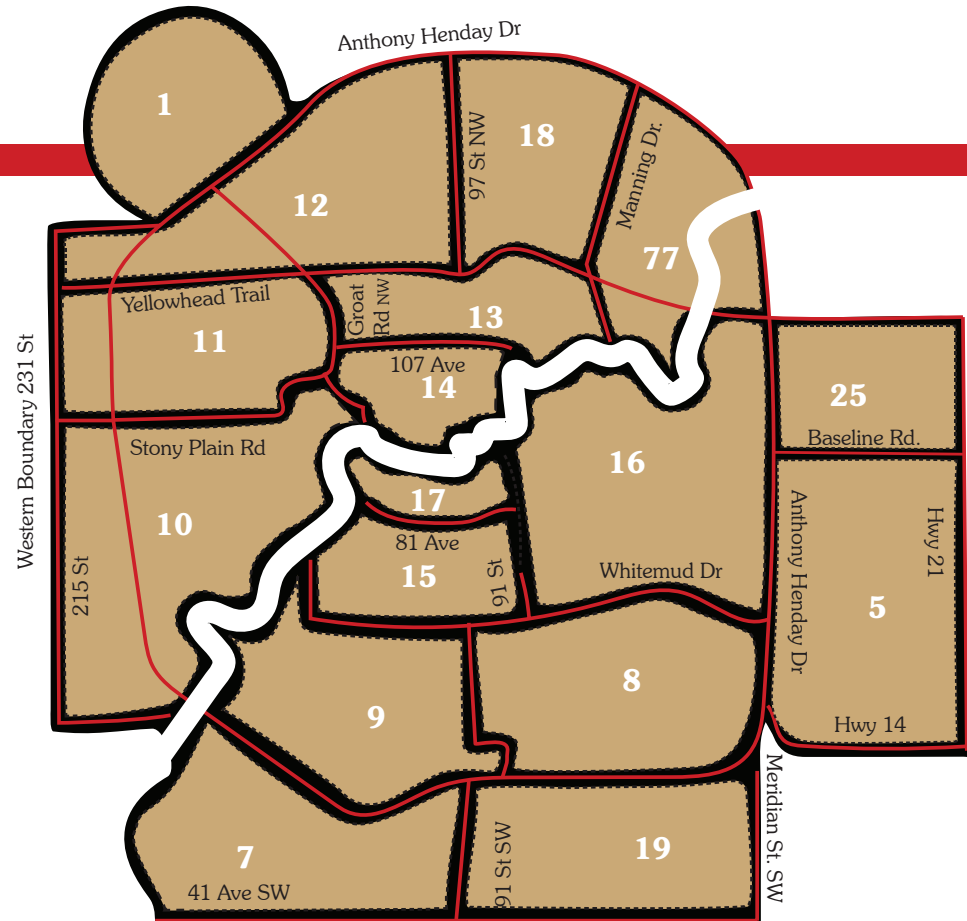

Alberta

Available Editions

Edmonton

- Zone 1: St. Albert
- Zone 5: Sherwood Park South
- Zone 7: West Ellerslie
- Zone 8: Southeast Edmonton
- Zone 9: South Edmonton
- Zone 10: Southwest Edmonton
- Zone 11: West Edmonton
- Zone 12: Northwest Edmonton
- Zone 13: Central Edmonton
- Zone 14: Downtown Edmonton
- Zone 15: Southcentral Edmonton
- Zone 16: East Edmonton
- Zone 17: U of A/Whyte Avenue
- Zone 18: Northcentral Edmonton
- Zone 19: East Ellerslie
- Zone 25: Sherwood Park North
- Zone 77: Northeast Edmonton

Each zone (represented by a different number) represents an independent edition.
Rates are based on ONE edition.
Maps are not to scale.

Call to Book Today!