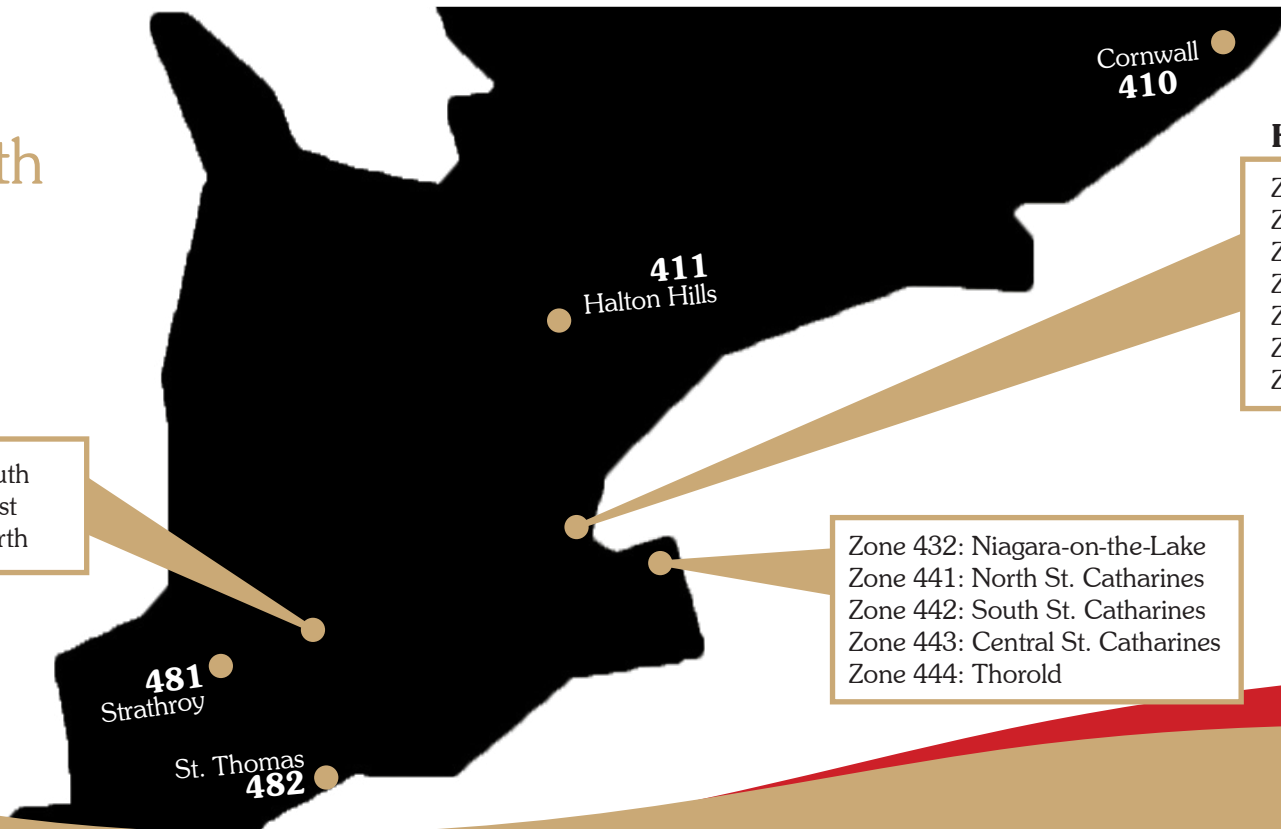

North

South

London

- Zone 486: South
- Zone 488: West
- Zone 489: North

Hamilton

- Zone 412: Dundas
- Zone 413: Waterdown
- Zone 414: Ancaster
- Zone 415: Westdale (Hamilton)
- Zone 418: Mountain (Hamilton)
- Zone 419: Stoney Creek
- Zone 420: Hamilton (Downtown)

- Zone 432: Niagara-on-the-Lake
- Zone 441: North St. Catharines
- Zone 442: South St. Catharines
- Zone 443: Central St. Catharines
- Zone 444: Thorold