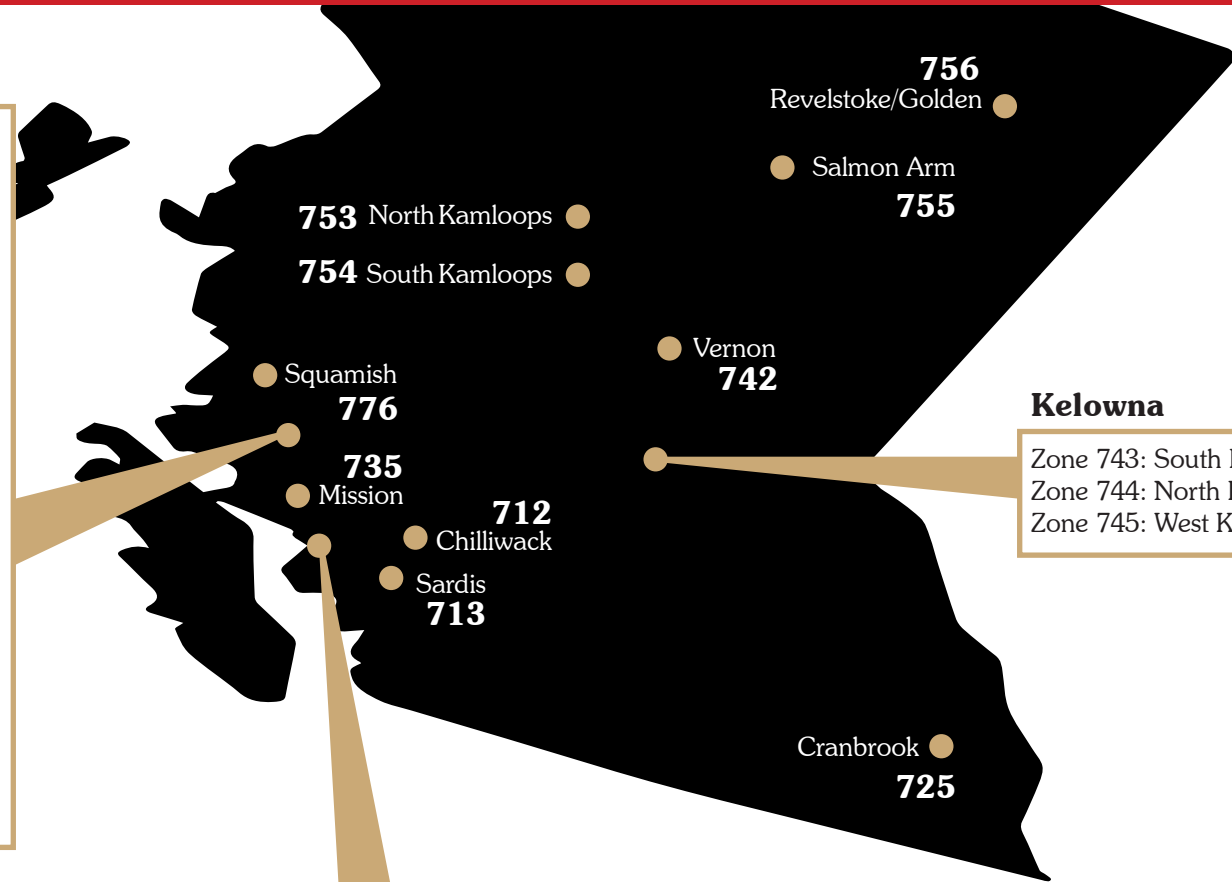

BC - Mainland

Available Editions

Each zone (represented by a different number) represents an independent edition. Rates are based on ONE edition. Maps are not to scale.

Vancouver & Area

Zone 715: Ladner/Tsawwassen
Zone 716: North Delta
Zone 717: Newton
Zone 726: Cloverdale
Zone 728: Fleetwod
Zone 729: Whalley/Surrey Centre
Zone 731: South Surrey/White Rock
Zone 737: Maple Ridge East
Zone 738: Maple Ridge West
Zone 740: North Langley
Zone 741: South Langley
Zone 750: New Westminister
Zone 755: North Burnaby
Zone 756: Central Burnaby
Zone 757: South Burnaby
Zone 770: North Vancouver (East)
Zone 771: North Vancouver (West)
Zone 772: West Vancouver
Zone 773: Port Moody
Zone 774: South Coquitlam
Zone 775: Port Coquitlam

Kelowna

Zone 743: South Kelowna
Zone 744: North Kelowna
Zone 745: West Kelowna

Abbotsford

Zone 732: East Abbotsford
Zone 733: Central Abbotsford
Zone 736: West Abbotsford

+ See next pages for zone map of Vancouver Island.