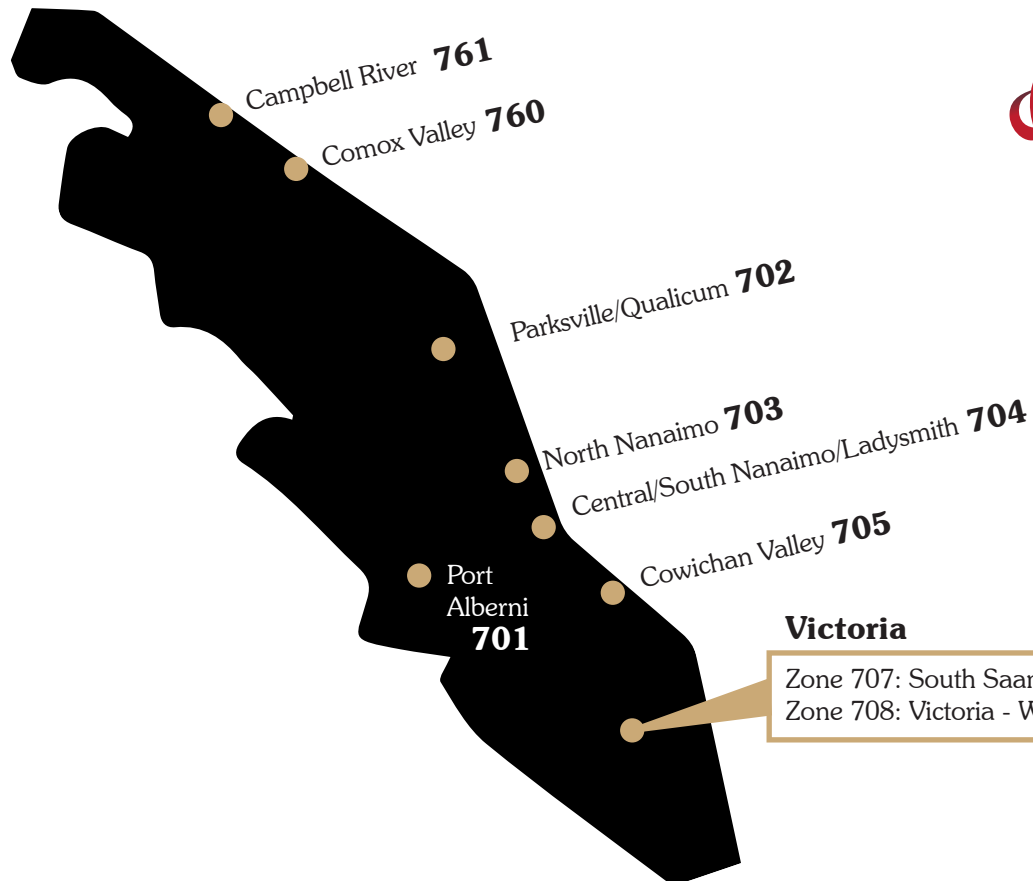

BC - Vancouver Island

Available Editions

Each zone (represented by a different number) represents an independent edition. Rates are based on ONE edition. Maps are not to scale.

Coffee News[®]
"News to enjoy over coffee"

Victoria

Zone 707: South Saanich/Esquimalt (includes Victoria & Oak Bay)
Zone 708: Victoria - West Shore

Call to Book Today!