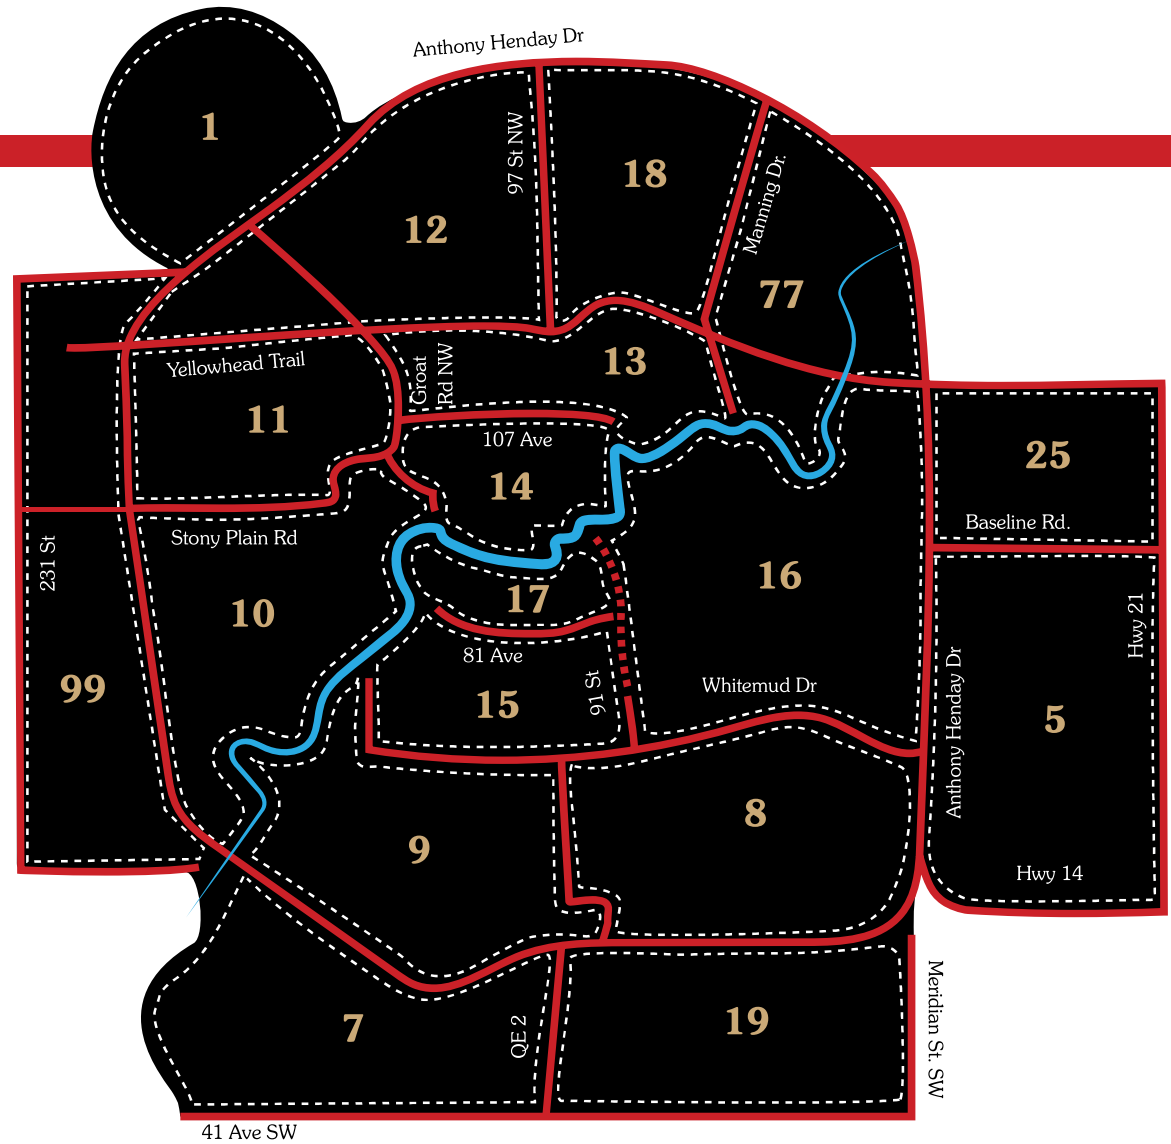

Alberta

Available Editions

Edmonton

- Zone 1: St. Albert
- Zone 5: Sherwood Park North & Ardrossan
- Zone 7: Ellerslie West
- Zone 8: Edmonton Southeast
- Zone 9: Edmonton South
- Zone 10: Edmonton Southwest
- Zone 11: Edmonton West
- Zone 12: Edmonton Northwest
- Zone 13: Edmonton Central
- Zone 14: Edmonton Downtown
- Zone 15: Edmonton Southcentral
- Zone 16: Edmonton East
- Zone 17: U of A/Whyte Avenue
- Zone 18: Edmonton Northcentral
- Zone 19: Ellerslie East
- Zone 25: Sherwood Park North & Ardrossan
- Zone 77: Northeast Edmonton
- Zone 99: West Henday

Each zone name represents a distinct Coffee News® edition.
Please note: maps are not to scale.