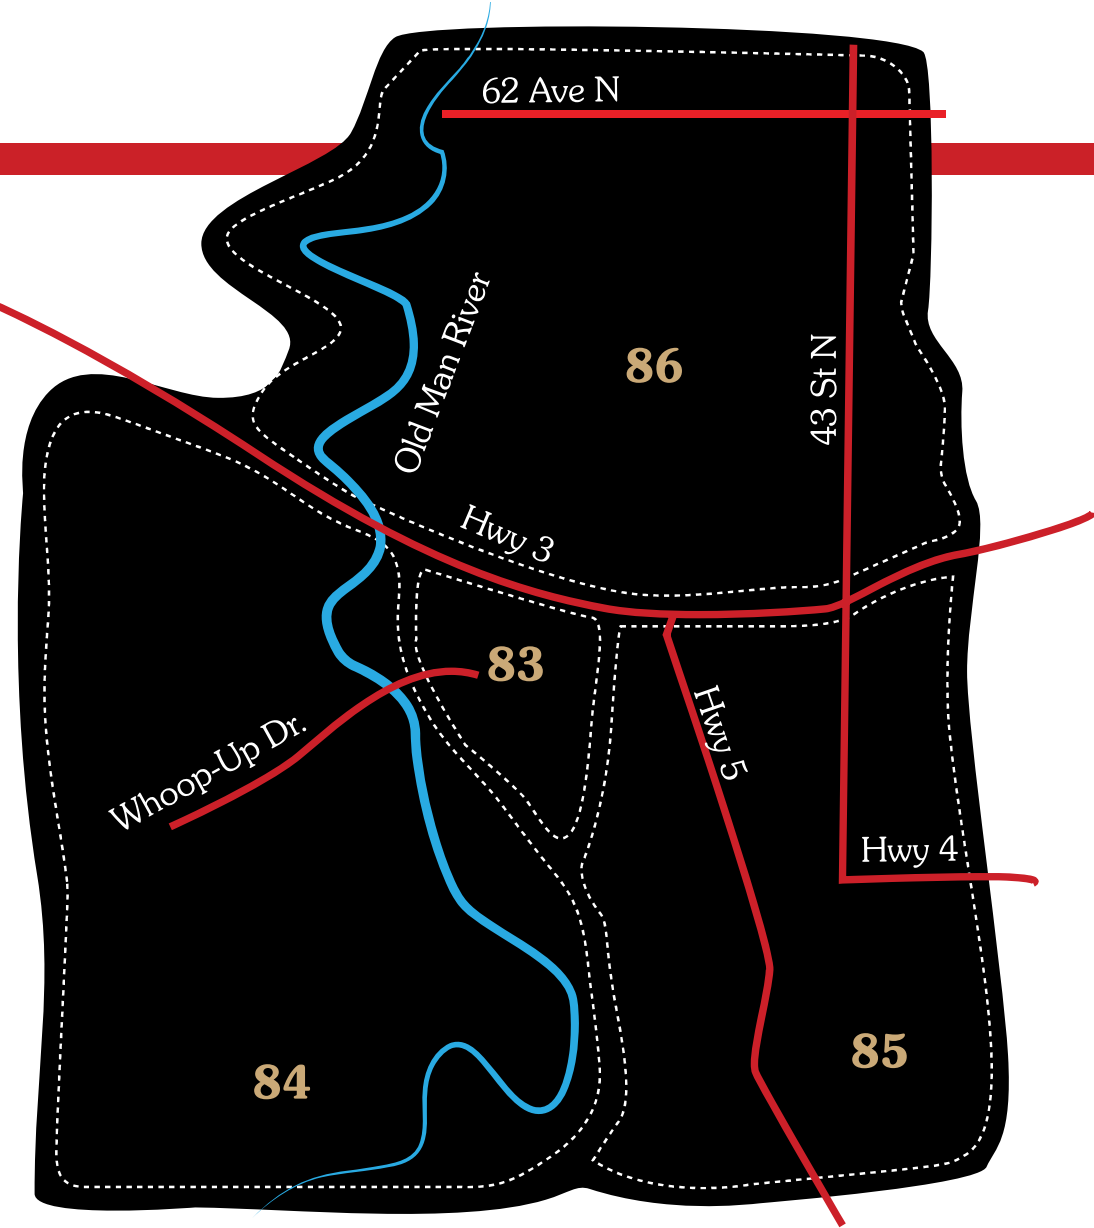

Alberta

Available Editions

Lethbridge

- Zone 83: Lethbridge City Centre
- Zone 84: Lethbridge West
- Zone 85: Lethbridge South
- Zone 86: Lethbridge North

Each zone name represents a distinct Coffee News® edition.
Please note: maps are not to scale.